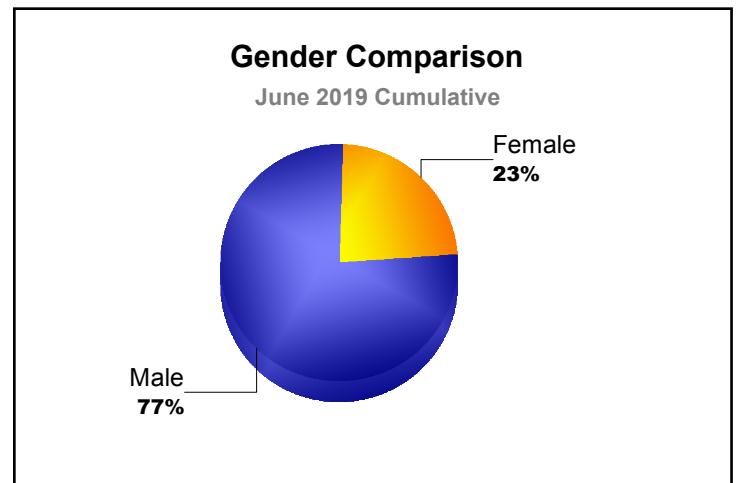

Year	New Clubs	Dropped Clubs	Gain/ Loss Clubs	New Members	Charter Members	Reinstate Members	Transfer Members	Total Member Added	Total Members Dropped	Gain/ Loss Members
2014-2015	0	0	0	141	1	1	9	152	-169	-17
2015-2016	0	0	0	105	2	4	6	117	-156	-39
2016-2017	0	0	0	98	0	6	10	114	-159	-45
2017-2018	0	0	0	111	1	1	19	132	-175	-43
2018-2019	0	0	0	128	0	8	7	143	-144	-1
Average	0	0	0	117	1	4	10	132	-161	-29