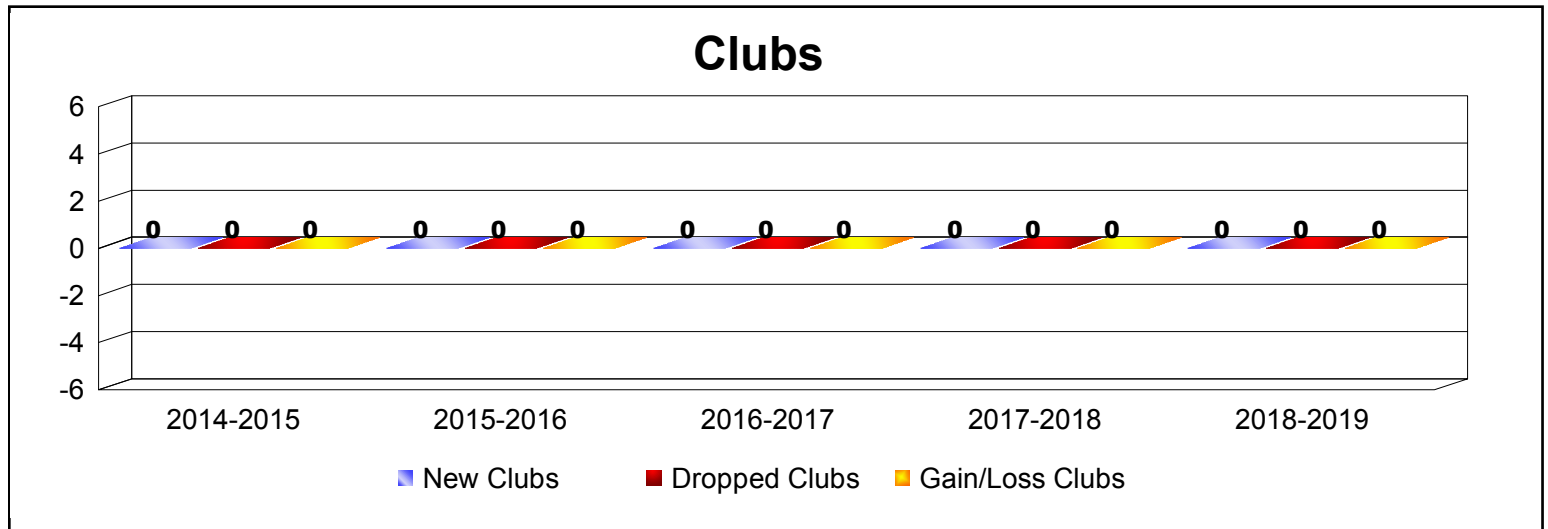

Year	New Clubs	Dropped Clubs	Gain/ Loss Clubs	New Members	Charter Members	Reinstate Members	Transfer Members	Total Member Added	Total Members Dropped	Gain/ Loss Members
2014-2015	0	0	0	141	1	1	9	152	-169	-17
2015-2016	0	0	0	105	2	4	6	117	-156	-39
2016-2017	0	0	0	98	0	6	10	114	-159	-45
2017-2018	0	0	0	111	1	1	19	132	-175	-43
2018-2019	0	0	0	128	0	8	7	143	-144	-1
Average	0	0	0	117	1	4	10	132	-161	-29

Year	New Clubs	Dropped Clubs	Gain/ Loss Clubs	New Members	Charter Members	Reinstate Members	Transfer Members	Total Member Added	Total Members Dropped	Gain/ Loss Members
2014-2015	0	0	0	30	1	0	2	33	-29	4
2015-2016	0	0	0	30	0	0	1	31	-43	-12
2016-2017	0	0	0	29	1	2	2	34	-44	-10
2017-2018	0	0	0	27	0	1	5	33	-38	-5
2018-2019	0	0	0	27	2	0	5	34	-37	-3
Average	0	0	0	29	1	1	3	33	-38	-5