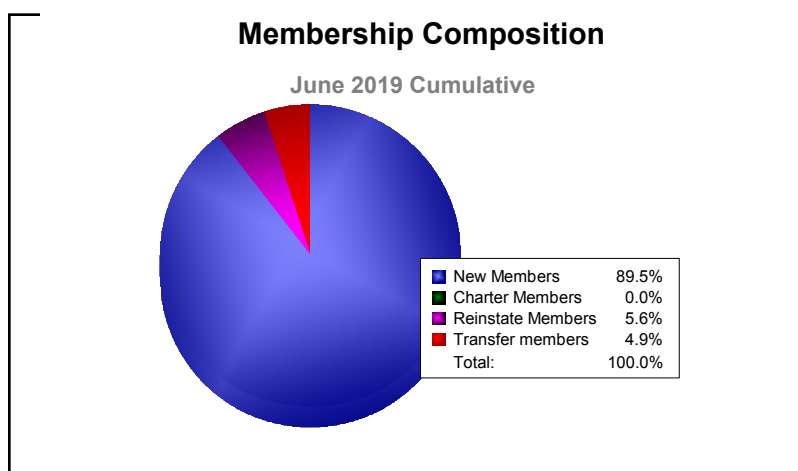

Year	New Clubs	Dropped Clubs	Gain/ Loss Clubs	New Members	Charter Members	Reinstate Members	Transfer Members	Total Member Added	Total Members Dropped	Gain/ Loss Members
2014-2015	0	0	0	141	1	1	9	152	-169	-17
2015-2016	0	0	0	105	2	4	6	117	-156	-39
2016-2017	0	0	0	98	0	6	10	114	-159	-45
2017-2018	0	0	0	111	1	1	19	132	-175	-43
2018-2019	0	0	0	128	0	8	7	143	-144	-1
Average	0	0	0	117	1	4	10	132	-161	-29

Year	New Clubs	Dropped Clubs	Gain/ Loss Clubs	New Members	Charter Members	Reinstate Members	Transfer Members	Total Member Added	Total Members Dropped	Gain/ Loss Members
2014-2015	0	0	0	30	1	0	2	33	-29	4
2015-2016	0	0	0	30	0	0	1	31	-43	-12
2016-2017	0	0	0	29	1	2	2	34	-44	-10
2017-2018	0	0	0	27	0	1	5	33	-38	-5
2018-2019	0	0	0	27	2	0	5	34	-37	-3
Average	0	0	0	29	1	1	3	33	-38	-5