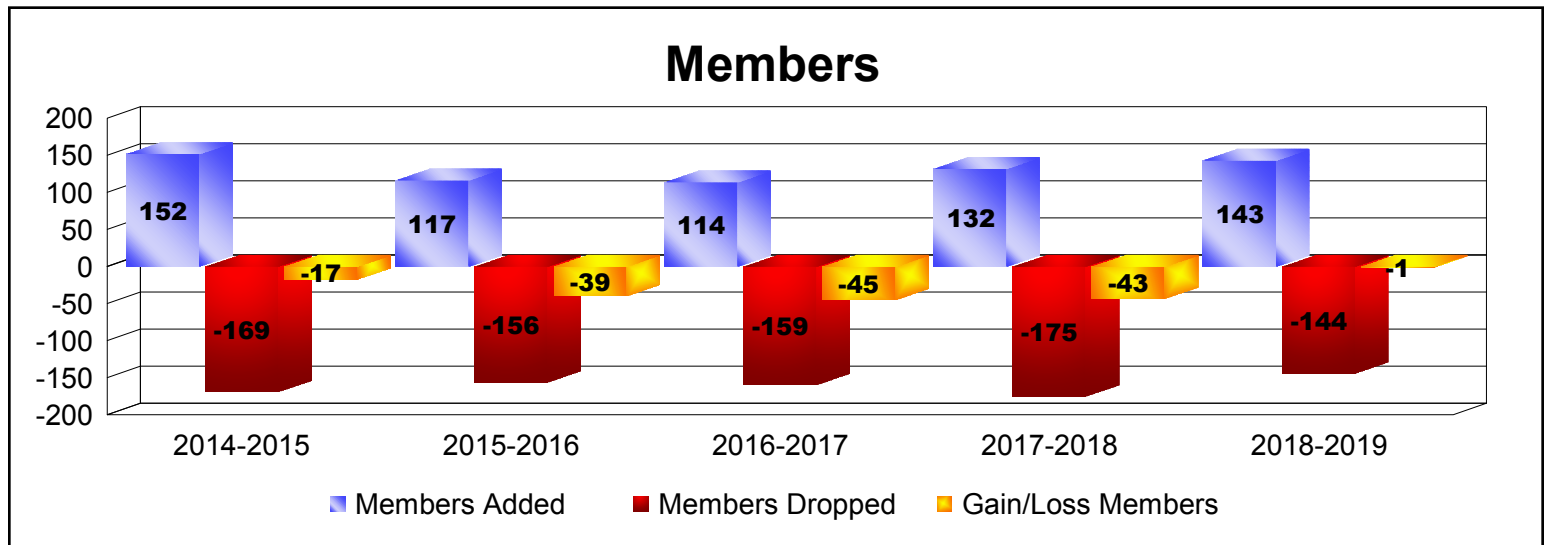

Year	New Clubs	Dropped Clubs	Gain/ Loss Clubs	New Members	Charter Members	Reinstate Members	Transfer Members	Total Member Added	Total Members Dropped	Gain/ Loss Members
2014-2015	0	0	0	141	1	1	9	152	-169	-17
2015-2016	0	0	0	105	2	4	6	117	-156	-39
2016-2017	0	0	0	98	0	6	10	114	-159	-45
2017-2018	0	0	0	111	1	1	19	132	-175	-43
2018-2019	0	0	0	128	0	8	7	143	-144	-1
Average	0	0	0	117	1	4	10	132	-161	-29

Year	New Clubs	Dropped Clubs	Gain/ Loss Clubs	New Members	Charter Members	Reinstate Members	Transfer Members	Total Member Added	Total Members Dropped	Gain/ Loss Members
2014-2015	0	0	0	30	1	0	2	33	-29	4
2015-2016	0	0	0	30	0	0	1	31	-43	-12
2016-2017	0	0	0	29	1	2	2	34	-44	-10
2017-2018	0	0	0	27	0	1	5	33	-38	-5
2018-2019	0	0	0	27	2	0	5	34	-37	-3
Average	0	0	0	29	1	1	3	33	-38	-5